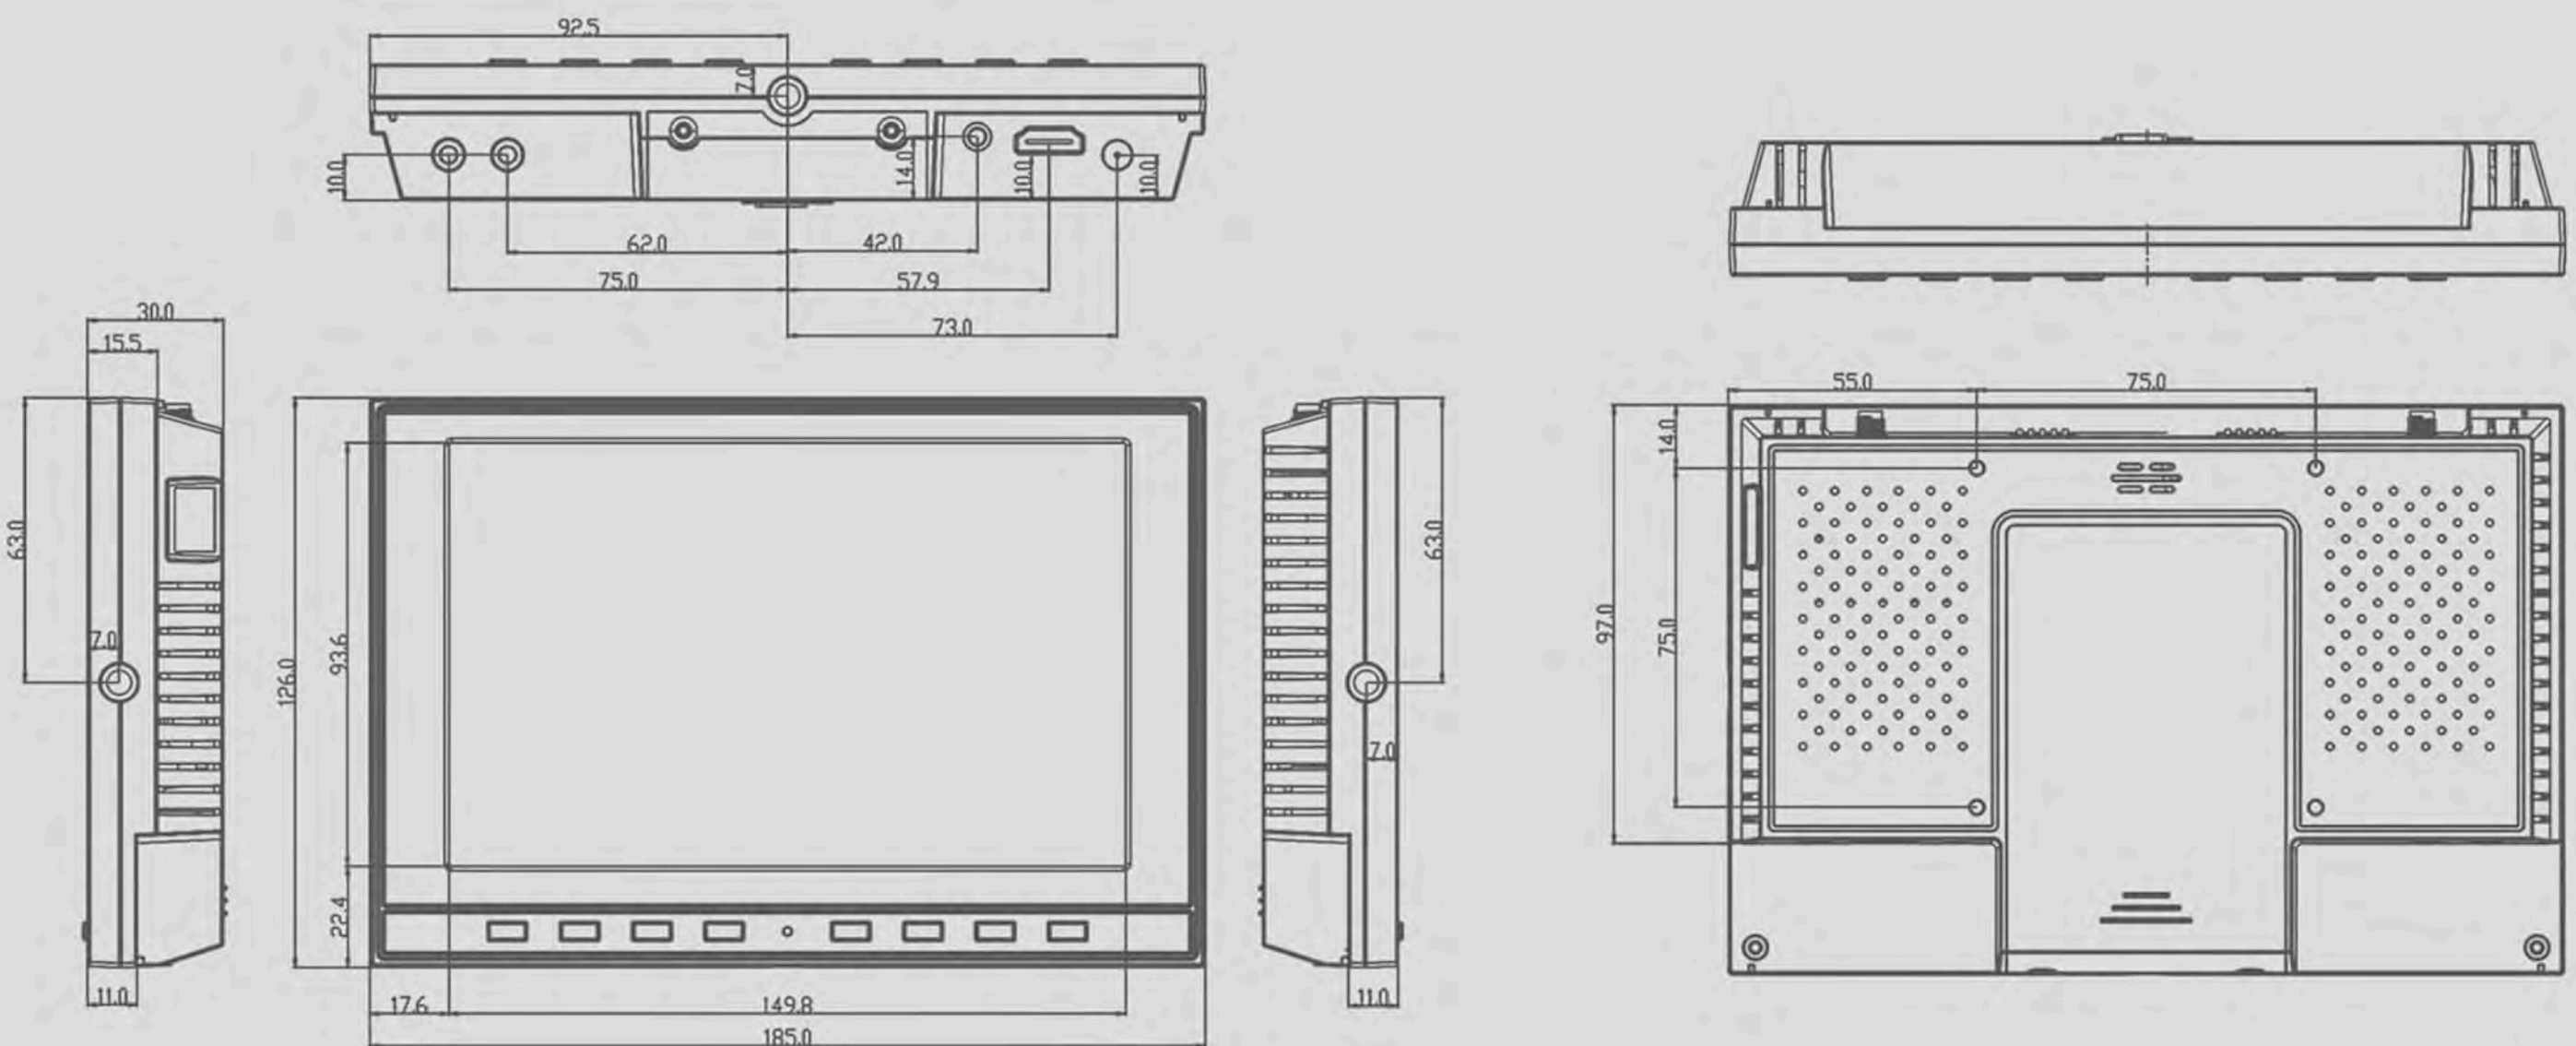

LILLIPUT®

7"

CAMERA-TOP MONITOR

WITH HDMI & AV INPUT

339

Specific Monitor by LILLIPUT with Broadcast Quality for DSLR & Full HD Camcorder
Application for Taking Photos & Making Movies. Strongly Recommend for DSLR Fans & Directors!

HDCP
HIGH-BANDWIDTH DIGITAL CONTENT PROTECTION

OUTLINE DIMENSION

SPECIFICATIONS / ACCESSORIES

DISPLAY	Panel	7" IPS	
	Physical Resolution	1280×800	
	Aspect Ratio	16:9	
	Brightness	400cd/m ²	
	Contrast	800:1	
	Viewing Angle	178°/178° (H/V)	
INPUT	HDMI	1	
	AV	1	
	AV	1	
	Speaker	1	
OUTPUT	Ear Phone Slot	1	
	Full HD	1080p (60/59.94/50/30/29.97/25/24 /23.98/23.976/24sF)	
AUDIO	HD	1080i (60/59.94/50) 1035i (60/59.94)	
	HDMI FORMAT	720p (60/59.94/50/30/29.97/25)	
		SD	576p (50) 576i (50) 480p (60/59.94) 486i (60/59.94)
		POWER	Current: 580mA Input Voltage: DC 7-24V Battery: Built-in 2600mAh battery Battery Plate (optional): V-mount / Anton Bauer mount / F970 / QM91D / DU21 / LP-E6
ENVIRONMENT	Power Consumption	≤7W	
	Operating Temperature	-20°C ~ 60°C	
DIMENSION	Storage Temperature	-30°C ~ 70°C	
	Color	Black	
	Dimension(LWD)	185×126×30 mm	
	Weight	360g	