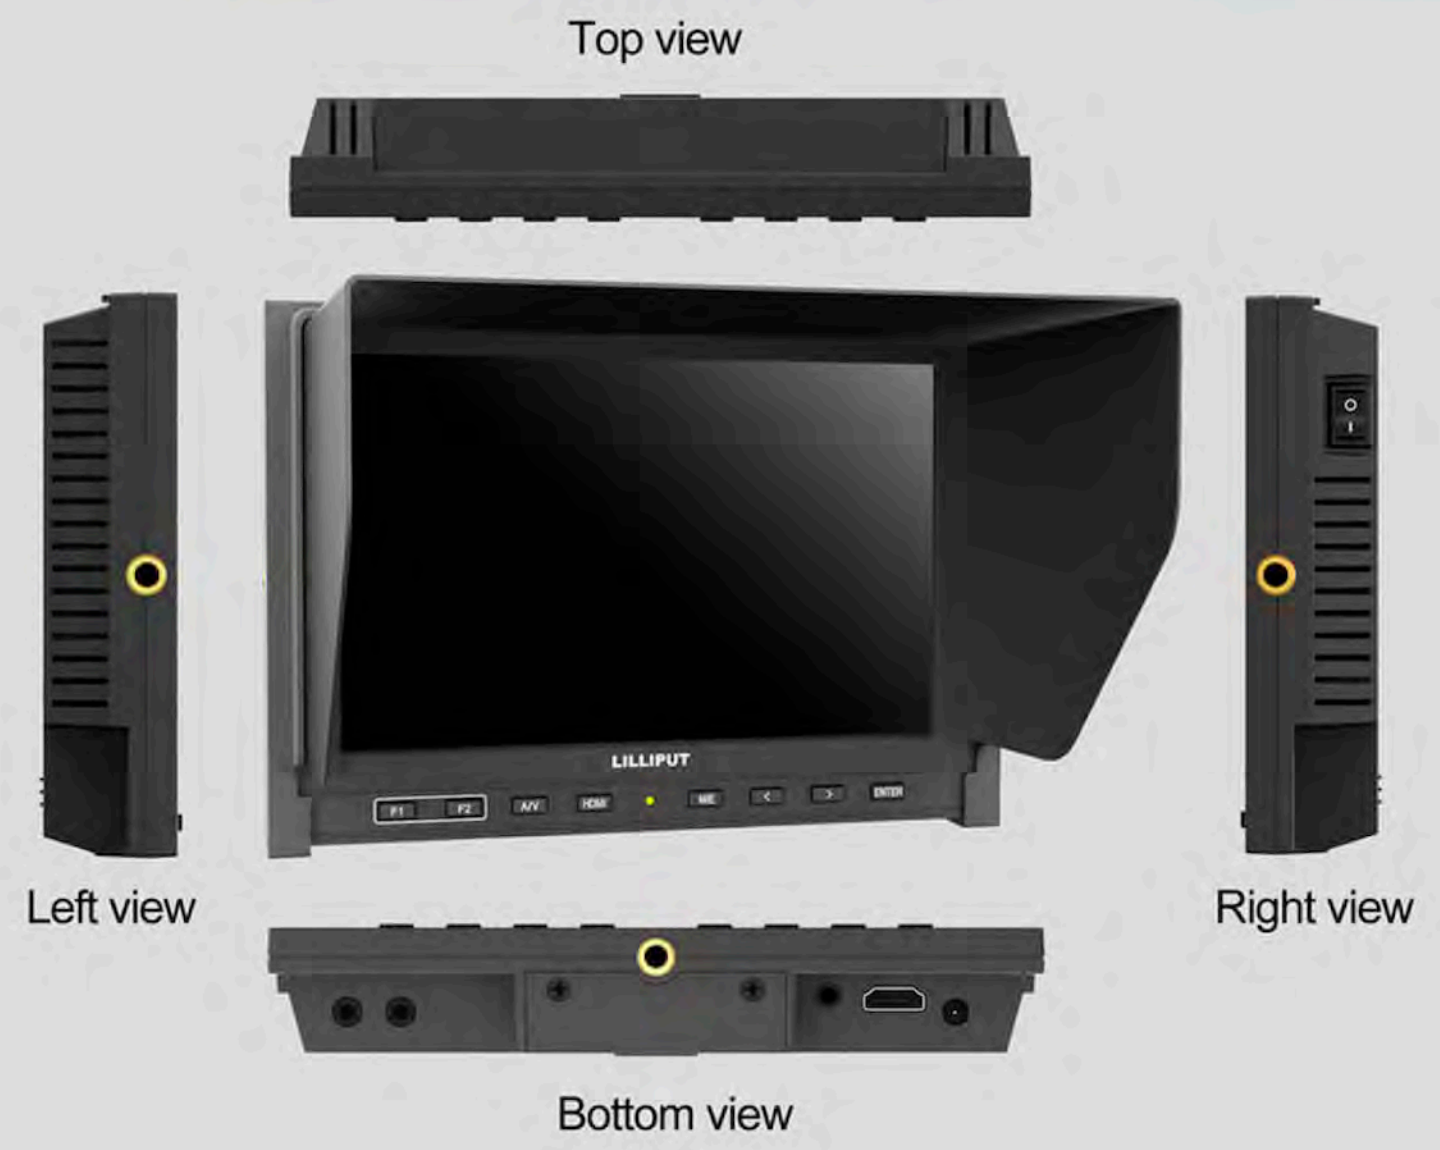

LILLIPUT®

7"

CAMERA-TOP MONITOR

WITH HDMI & AV INPUT

339

Specific Monitor by LILLIPUT with Broadcast Quality for DSLR & Full HD Camcorder
Application for Taking Photos & Making Movies. Strongly Recommend for DSLR Fans & Directors!

- ▶ High resolution: 1280×800
- ▶ High contrast: 800:1
- ▶ High brightness: 400cd/m²
- ▶ Built-in battery & battery level
- ▶ HDMI & AV inputs
- ▶ Foldable sun shade

HDMI®
HIGH-DEFINITION MULTIMEDIA INTERFACE

HDCP
HIGH-BANDWIDTH DIGITAL CONTENT PROTECTION

OUTLINE DIMENSION

SPECIFICATIONS / ACCESSORIES

DISPLAY	Panel	7" IPS	
	Physical Resolution	1280×800	
	Aspect Ratio	16:9	
	Brightness	400cd/m ²	
	Contrast	800:1	
	Viewing Angle	178°/178° (H/V)	
INPUT	HDMI	1	
	AV	1	
	AV	1	
	Speaker	1	
OUTPUT	Ear Phone Slot	1	
	Full HD	1080p (60/59.94/50/30/29.97/25/24 /23.98/23.976/24sF)	
AUDIO	HD	1080i (60/59.94/50) 1035i (60/59.94)	
	HDMI FORMAT	720p (60/59.94/50/30/29.97/25)	
		SD	576p (50) 576i (50) 480p (60/59.94) 486i (60/59.94)
		POWER	Current: 580mA Input Voltage: DC 7-24V Battery: Built-in 2600mAh battery Battery Plate (optional): V-mount / Anton Bauer mount / F970 / QM91D / DU21 / LP-E6
ENVIRONMENT	Power Consumption	≤7W	
	Operating Temperature	-20°C ~ 60°C	
DIMENSION	Storage Temperature	-30°C ~ 70°C	
	Color	Black	
	Dimension(LWD)	185×126×30 mm	
	Weight	360g	

Note: Due to constant effort to improve products and product features, specifications may change without notice.

Standard accessories

- | | |
|-------------------------------------|---------|
| 1. Sun shade | 1 piece |
| 2. 12V DC adapter | 1 piece |
| 3. HDMI cable | 1 piece |
| 4. Shoe mount | 1 piece |
| 5. AV input cable + AV output cable | 1 piece |
| 6. 2600mAh Built-in battery | 1 piece |